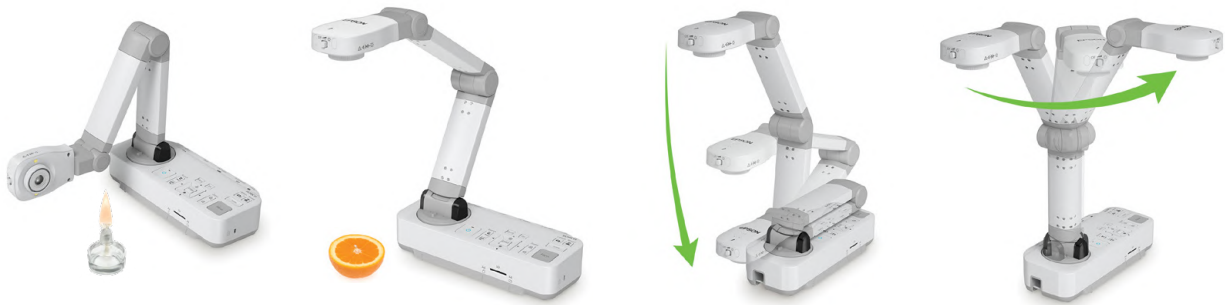

## Compact and Flexible

Captured images can be easily displayed by adjusting the arm position and camera head of the ELPDC13. This document camera is also space-saving with its sleek and compact design that conveniently folds into a ready-to-carry unit.