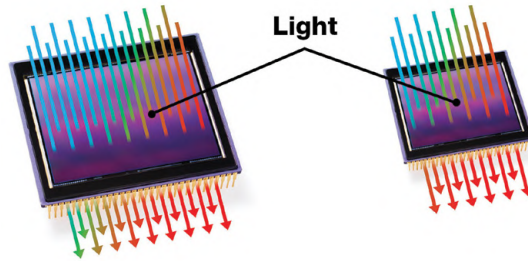

### Epson Ultra Short-throw Interactive Projectors

Compatibility with Epson's ultra short-throw interactive projectors allows you to easily interact with your images, literally at your fingertips with finger-touch and pen interactivity.

### Larger Imaging Sensor

Achieve sharp, clear images with amazing quality and detail in any light with the large imaging sensor, which captures more light per pixel. The ELPDC21 automatically detects the native aspect ratio of projectors and selects the correct output resolution to match.