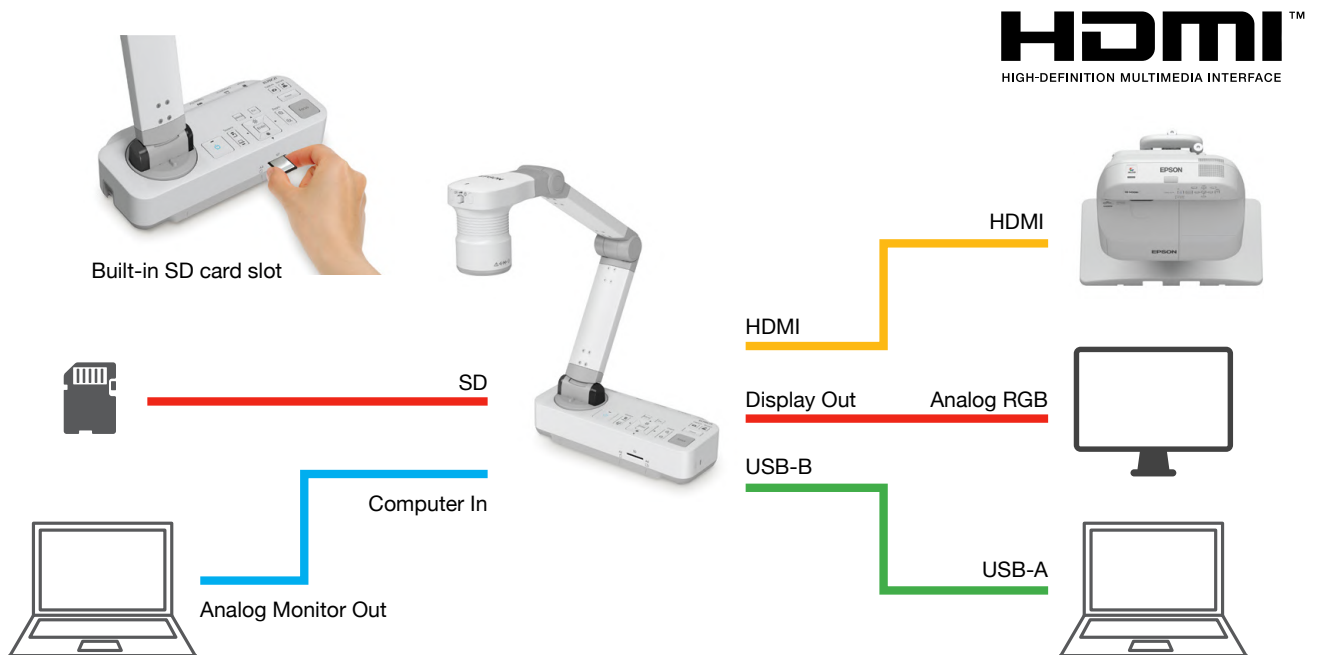

Example 1: Start/stop recording on the big screen

Example 2: Zoom in/out on the big screen

## Compact and Flexible

Captured images can be easily displayed by adjusting the arm position and camera head of the ELPDC13. This document camera is also space-saving with its sleek and compact design that conveniently folds into a ready-to-carry unit.

## Versatile Connectivity

Take learning to the next level with engaging multimedia presentations. Output the captured images to any HDMI or VGA display device, as well as to a PC via the USB connections. Enhance any learning experience with attention-grabbing content. You can even capture images and save them to the SD card or connected PC.