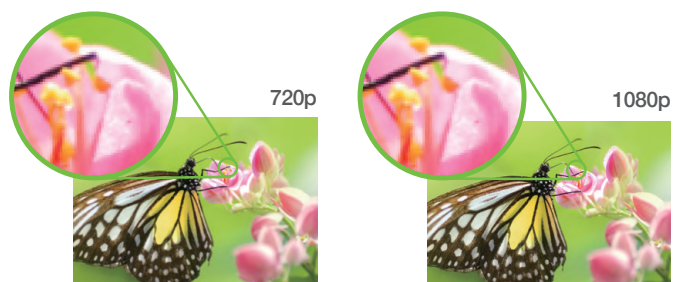

Full HD Image Output

Capture every detail and impress your audiences with brilliant Full HD 1080p resolution.