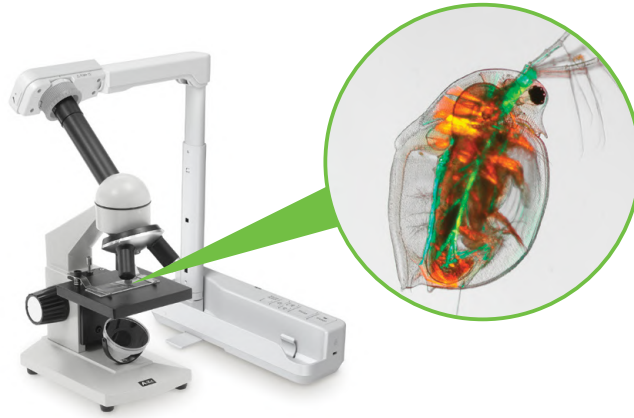

### Built-in LED Light

The built-in LED light illuminates objects so that you can project objects clearly even if the surrounding area is dimly lit.

### Convenient One-touch Control

Enjoy convenient one-touch button to freeze, focus, capture and video record the images.

## Realistic and Larger Images

The ELPDC07 features an 8x digital zoom and a microscope adapter to provide sharp detail and clear magnification, making it the perfect tool for a dynamic presentation.

Open students' eyes to a whole new world of possibilities. With a large capture area, the ELPDC07 lets you display virtually any object - from a one-page spread in a textbook to 3D objects or content from your smart devices. You can even share organisms under a microscopic view via the included microscope adapter. Just fit the adapter to any standard microscope eyepiece and bring the smallest particles to the big screen for all to see.