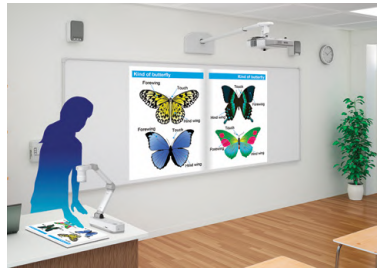

Realistic and Larger Images

Large Capture Area

Open students' eyes to a whole new world of possibilities. With a large capture area, the ELPDC13 lets you display virtually any object - from a two-page spread in a textbook to 3D objects or content from your smart devices.

A3

Microscope Support

You can even share organisms under a microscopic view via the included microscope adapter. Just fit the adapter to any standard microscope eyepiece and bring the smallest particles to the big screen for all to see.

16x Digital Zoom

Versatile rotating camera head with intuitive 16x digital zoom and a microscope adapter to provide sharp detail and clear magnification, making it the perfect tool for a dynamic presentation.

Frame Rate

Watch your presentation come alive with the 30 frames-per-second (fps) video that provides ultra-smooth video performance and minimal delays.

Full HD Image Output

Capture every detail and impress your audiences with brilliant Full HD 1080p resolution.