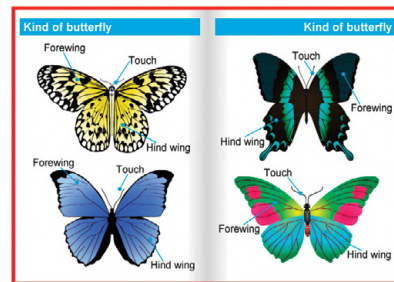

Microscope Support

You can even share organisms under a microscopic via the included microscope adapter. Just fit the adapter to any standard microscope eyepiece and bring the smallest particles to the big screen for all to see.