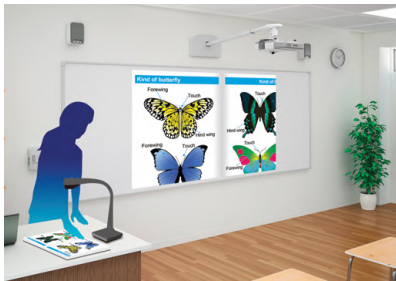

### Larger Imaging Sensor

Achieve sharp, clear images with amazing quality and detail in any light with the large imaging sensor, which captures more light per pixel. The ELPDC21 automatically detects the native aspect ratio of projectors and selects the correct output resolution to match.

### 12x Optical and 10x Digital Zoom

Zoom in on every intricate detail and let students get up close and personal with the subject at hand. The ELPDC21 delivers a unique perspective on any subject with up to 12x optical zoom and 10x digital zoom. Bring lessons alive, right before their eyes, without having to pass around a microscope or photograph.

### Large Capture Area

Open students' eyes to a whole new world of possibilities. With a large capture area, the ELPDC21 lets you display virtually any object - from a two-page spread in a textbook to 3D objects or content from your smart devices.

## Versatile Connectivity

Take learning to the next level with engaging multimedia presentations. Output the captured images to any HDMI or VGA display device, as well as to a PC via the USB connections. Enhance any learning experience with attention-grabbing content. You can even capture images and save them to the SD card or connected PC.