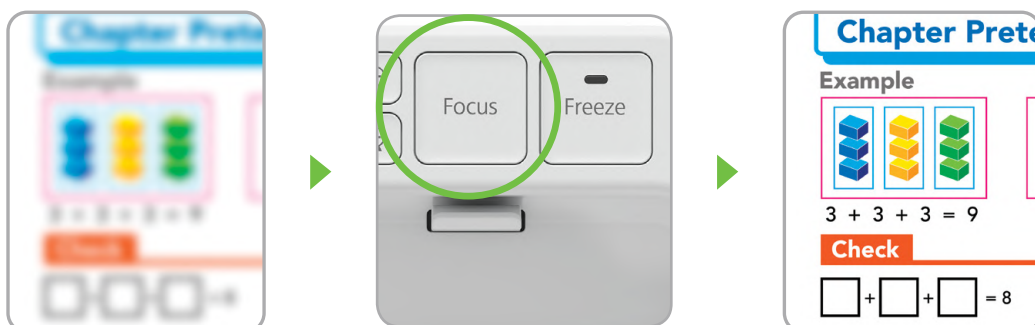

Convenient One-touch Control

Enjoy convenient one-touch button to freeze, focus, capture and video record the images.