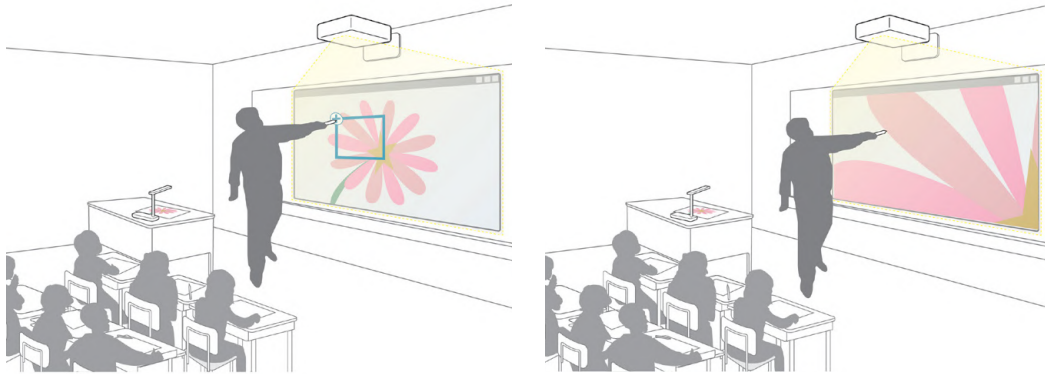

Hassle-free Compatibility

Enjoy instant interactivity with easy-to-use interactive tools. With PC-less annotation, add notes and diagrams to live images with Epson's interactive projectors. Its compatibility with Epson's interactive projectors gives you ease-of-control to your presentations.

Zoom in/out on the big screen