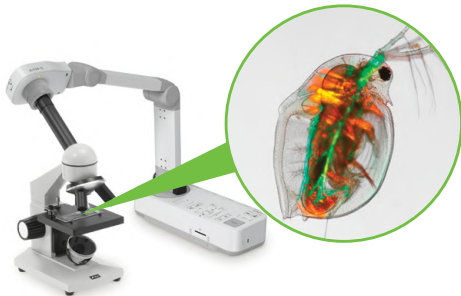

### Large Capture Area

Open students' eyes to a whole new world of possibilities. With a large capture area, the ELPDC13 lets you display virtually any object - from a two-page spread in a textbook to 3D objects or content from your smart devices.

### Microscope Support

You can even share organisms under a microscopic view via the included microscope adapter. Just fit the adapter to any standard microscope eyepiece and bring the smallest particles to the big screen for all to see.

### 16x Digital Zoom

Versatile rotating camera head with intuitive 16x digital zoom and a microscope adapter to provide sharp detail and clear magnification, making it the perfect tool for a dynamic presentation.