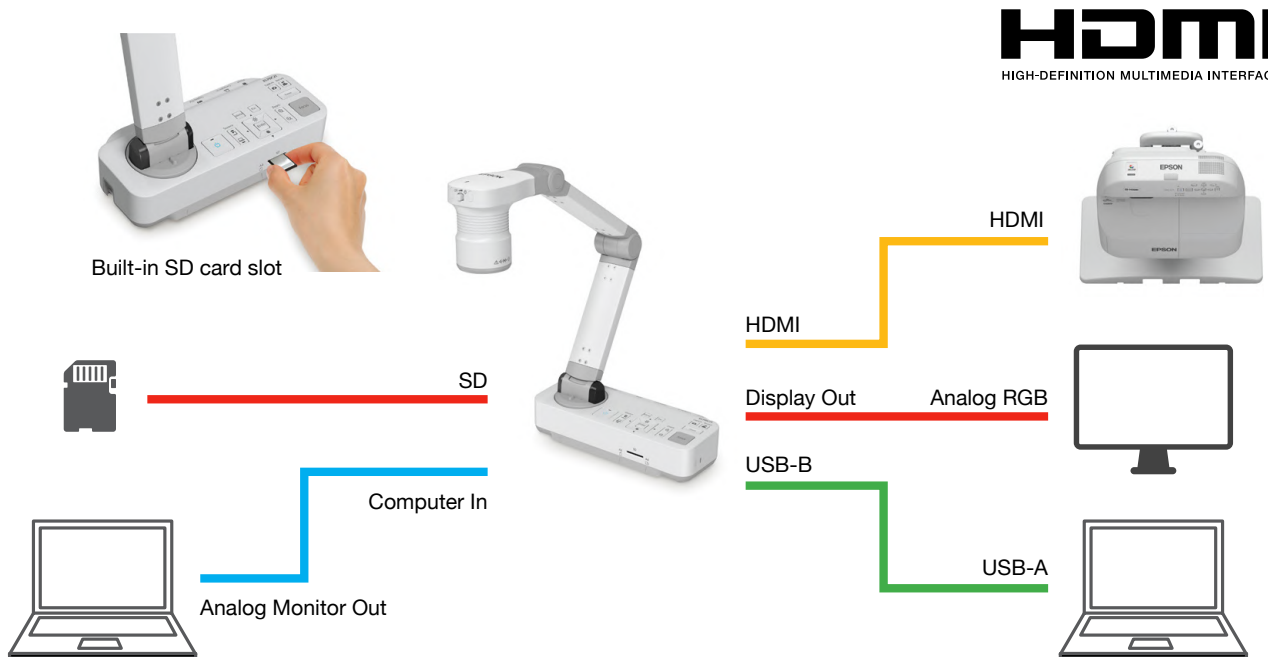

**YOUR PARTNER IN ENRICHING THE CLASSROOM EXPERIENCE.**

Cut through the hassle, and get straight to your presentation. Epson's series of document cameras not only captures details with Full HD resolution, its versatile connectivity also gives you great functionality. Furthermore, its compatibility with Epson's interactive projectors allows you to easily manipulate your images without moving away from the screen. For smoother and hassle-free presentations – Epson is the answer.

-   
Full HD Resolution
-   
HDMI\*
-   
Split Screen\*
-   
Compatible with Microscope
-   
Built-in Microphone

\*Available for ELPDC21 and ELPDC13 only.

Epson's series of Full HD document cameras is engineered to bring your presentations alive. Enjoy seamless integration with Epson's interactive projectors, versatile connectivity and the best in digital imaging, all packed into a sleek and compact design, for impressive presentations.

### Microscope Support

You can even share organisms under a microscopic via the included microscope adapter. Just fit the adapter to any standard microscope eyepiece and bring the smallest particles to the big screen for all to see.

### Versatile Connectivity

Take learning to the next level with engaging multimedia presentations. Output the captured images to any HDMI or VGA display device, as well as to a PC via the USB connections. Enhance any learning experience with attention-grabbing content. You can even capture images and save them to the SD card or connected PC.