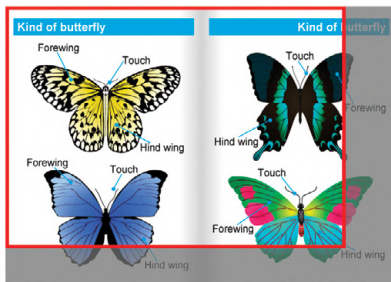

Microscope Support

You can even share organisms under a microscopic via the included microscope adapter. Just fit the adapter to any standard microscope eyepiece and bring the smallest particles to the big screen for all to see.