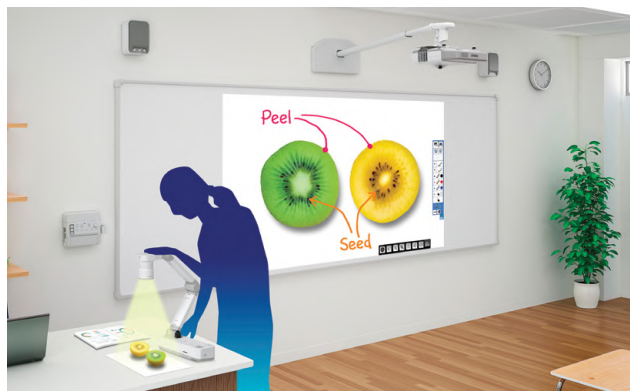

Built-in LED Light

The built-in LED light illuminates objects so that you can project objects clearly even if the surrounding area is dimly lit.